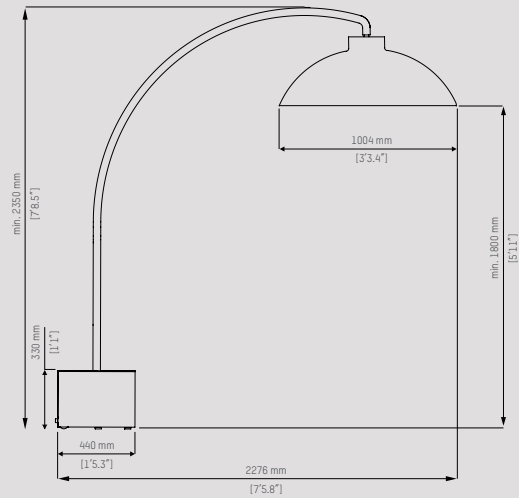

Dimensions

Hood diameter	100 cm 3'3.4"
Hood height	38 cm 1'3"
Base	44 x 44 x 33 cm 1'5.3" x 1'5.3" x 1'1"

Technical specifications

Consumption	3.22 kWh
Heat	3100 Watt
Light	120 Watt

Radiating range up to 5 meters

Colours

The DOME collection is available in two standard colours and optionally in all heat resistant RAL colours.