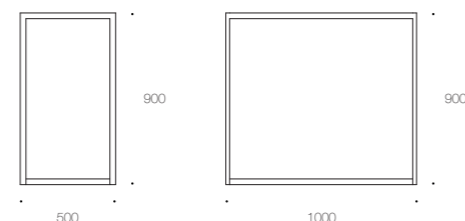

## Open Bistro 150x50

Design:	Broberg & Ridderstråle
Art no:	200347 / 200502
Colours:	Anthracite, Golden Brown / Brushed Stainless Steel, Golden Brown
Materials:	Stainless Steel, Teak
Measurements:	L 1500 D 500 H 900 mm / L 59.1 D 19.7 H 35.4 in*
Weight:	23 kg / 50.7 lb

## Open Bistro 100x100

Design:	Broberg & Ridderstråle
Art no:	200346 / 200501
Colours:	Anthracite, Golden Brown / Brushed Stainless Steel, Golden Brown
Materials:	Stainless Steel, Teak
Measurements:	L 1000 D 1000 H 900 mm / L 39.4 D 39.4 H 35.4 in*
Weight:	32 kg / 70.5 lb

## Open Bistro 100x50

Design:	Broberg & Ridderstråle
Art no:	200345 / 200500
Colours:	Anthracite, Golden Brown / Brushed Stainless Steel, Golden Brown
Materials:	Stainless Steel, Teak
Measurements:	L 1000 D 500 H 900 mm / L 39.4 D 19.7 H 35.4 in*
Weight:	17.5 kg / 38.6 lb