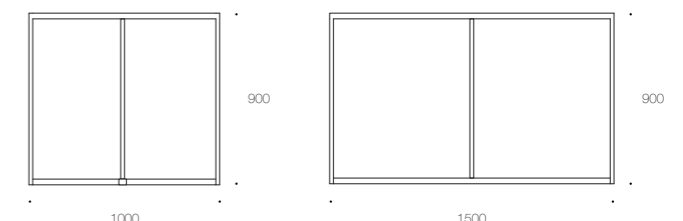

Open Bistro 150x100

Design:	Broberg & Ridderstråle
Art no:	200348 / 200503
Colours:	Anthracite, Golden Brown / Brushed Stainless Steel, Golden Brown
Materials:	Stainless Steel, Teak
Measurements:	L 1500 D 1000 H 900 mm / L 59.1 D 39.4 H 35.4 in*
Weight:	35kg / 77 lb