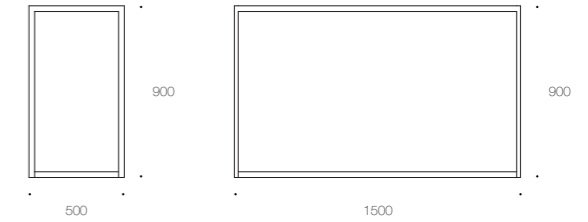

## Open Bistro 150x50

Design:	Broberg & Ridderstråle
Art no:	200347 / 200502
Colours:	Anthracite, Golden Brown / Brushed Stainless Steel, Golden Brown
Materials:	Stainless Steel, Teak
Measurements:	L 1500 D 500 H 900 mm / L 59.1 D 19.7 H 35.4 in*
Weight:	23 kg / 50.7 lb