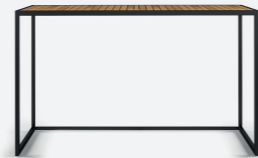

# Open Bistro

---

With Open Kitchen Bistro you get more out of your Open Kitchen. Build it just the way you want it and let friends and family gather around you making dinner.

# Build yourself a social kitchen.

1. Build your Open Kitchen.

2. Add Open Bistro.

3. Add Garden Bar Chair Low.

\*Plus a 5mm adjustable foot, adjustability of 10 mm.  
Can not be placed beside gas or charcoal modules.

## Open Bistro 150x50

Design:	Broberg & Ridderstråle
Art no:	200347 / 200502
Colours:	Anthracite, Golden Brown / Brushed Stainless Steel, Golden Brown
Materials:	Stainless Steel, Teak
Measurements:	L 1500 D 500 H 900 mm / L 59.1 D 19.7 H 35.4 in*
Weight:	23 kg / 50.7 lb