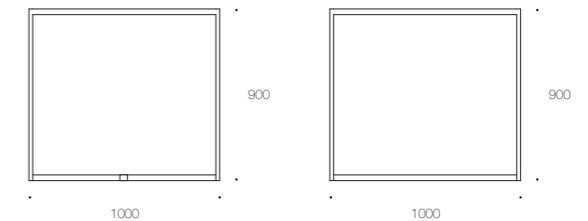

Open Bistro 100x100

Design:	Broberg & Ridderstråle
Art no:	200346 / 200501
Colours:	Anthracite, Golden Brown / Brushed Stainless Steel, Golden Brown
Materials:	Stainless Steel, Teak
Measurements:	L 1000 D 1000 H 900 mm / L 39.4 D 39.4 H 35.4 in*
Weight:	32 kg / 70.5 lb