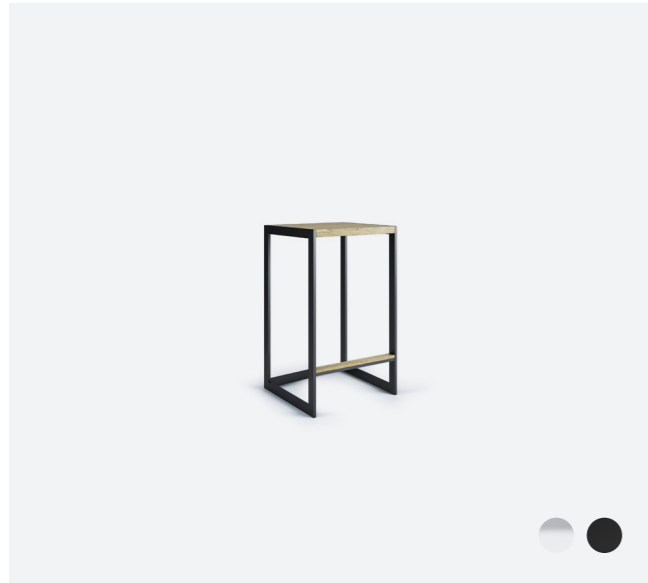

Garden Bar Stool

Design:	Broberg & Ridderstråle
Art no:	200156 or 100218 / 200280
Colours:	Anthracite, Golden Brown / Brushed Stainless Steel, Golden Brown
Materials:	Aluminium or Stainless Steel, Teak
Measurements:	L 350 D 320 H 600 mm / L 13.8 D 12.6 H 23.6 in
Weight:	4 kg or 5.5 kg / 8.8 lb or 12.1 lb

Open Bistro Fixture

To attach your Open Bistro to your Open Kitchen, you need a fixture. Which one you need depends on what configuration you have.