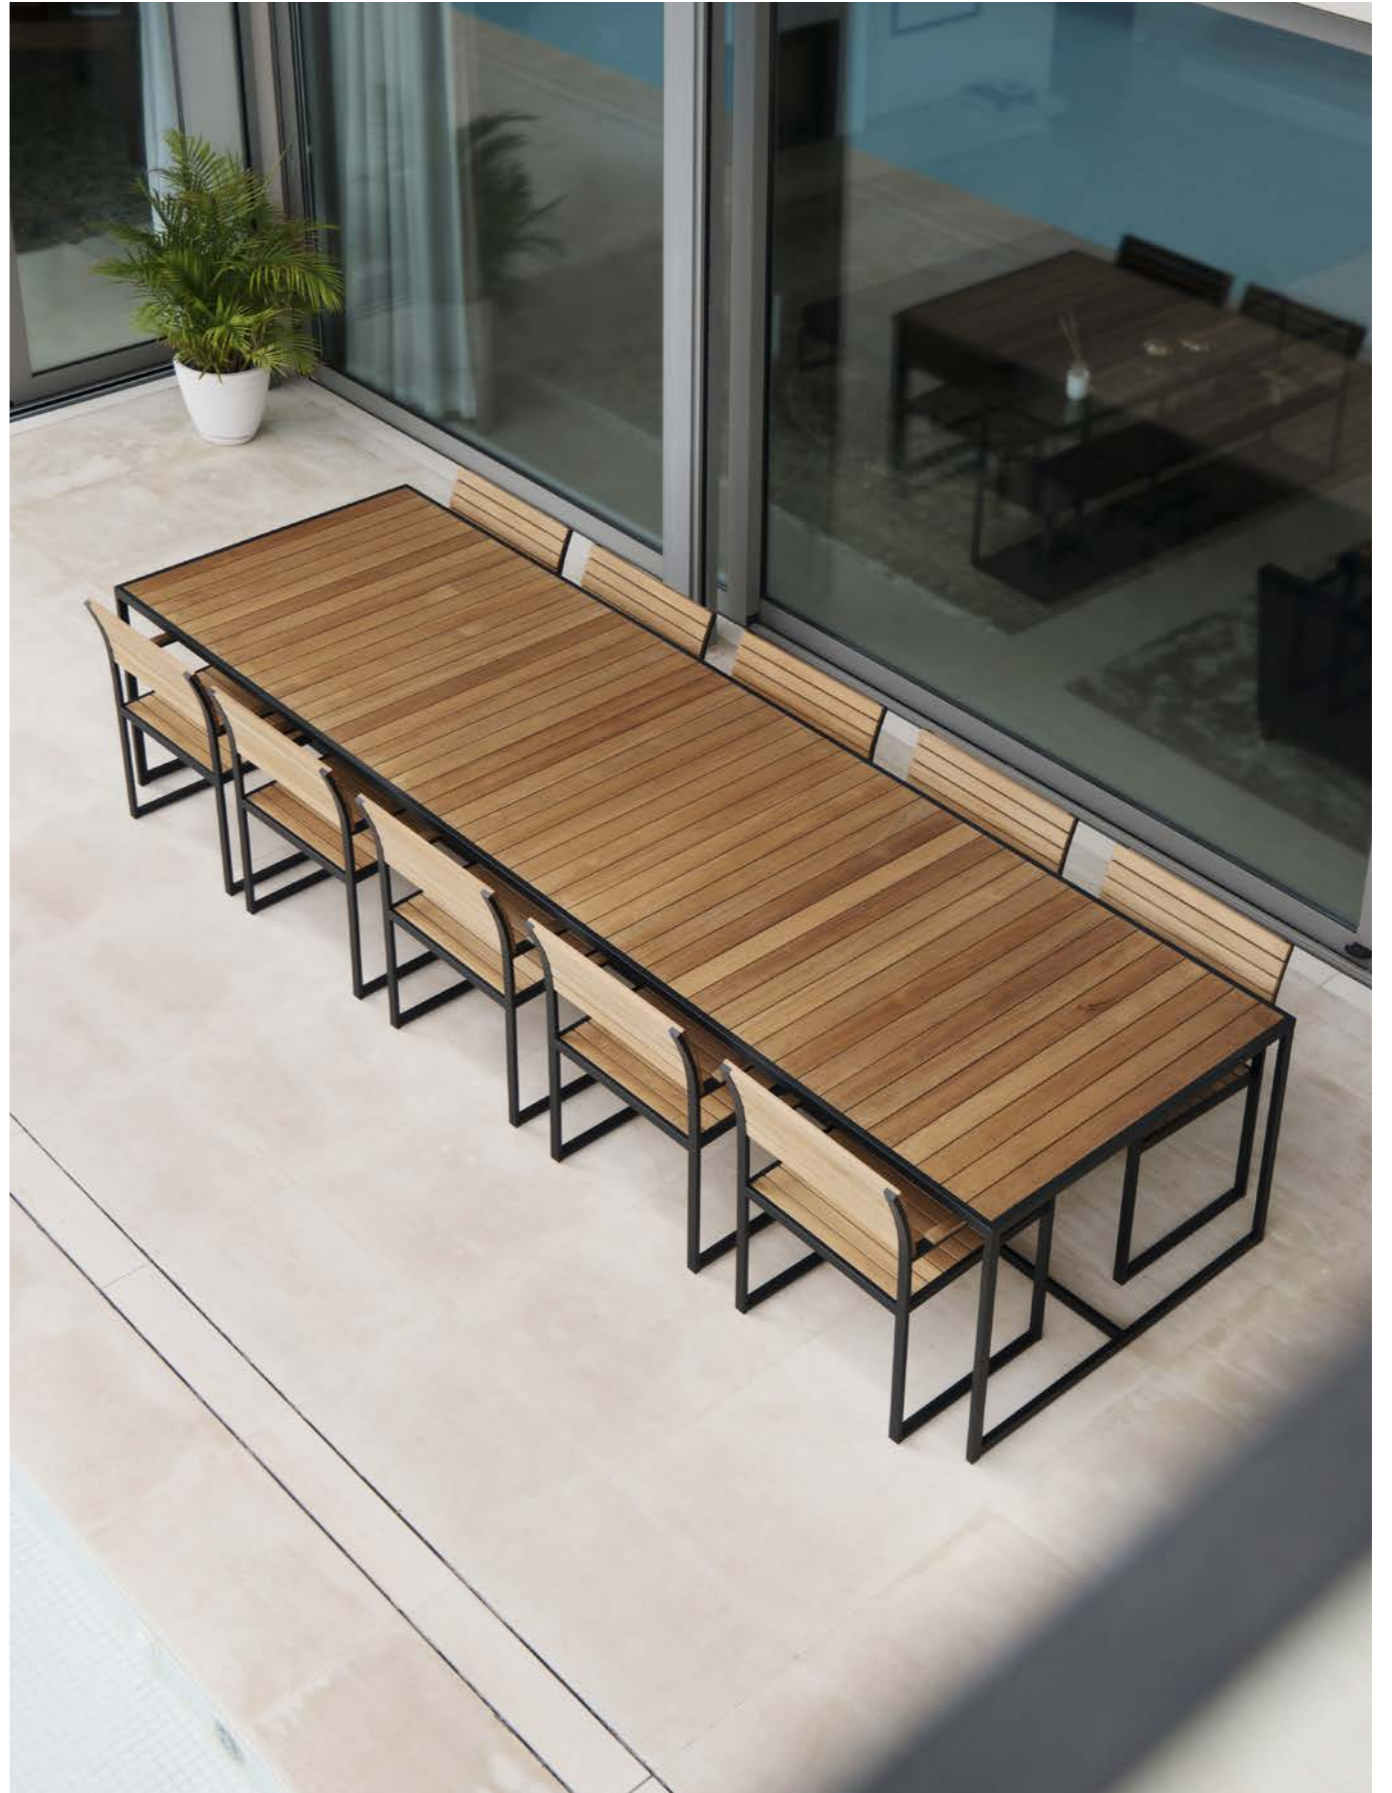

GARDEN ANTIBES CHAIR

GARDEN ANTIBES CHAIR

A classic chair, made for ultimate comfort and elegance.

GARDEN LOUNGER / GARDEN EASY DAYBED

GARDEN SHOWER

GARDEN TROLLEY

GARDEN LOUNGER

GARDEN SUN CHAIR