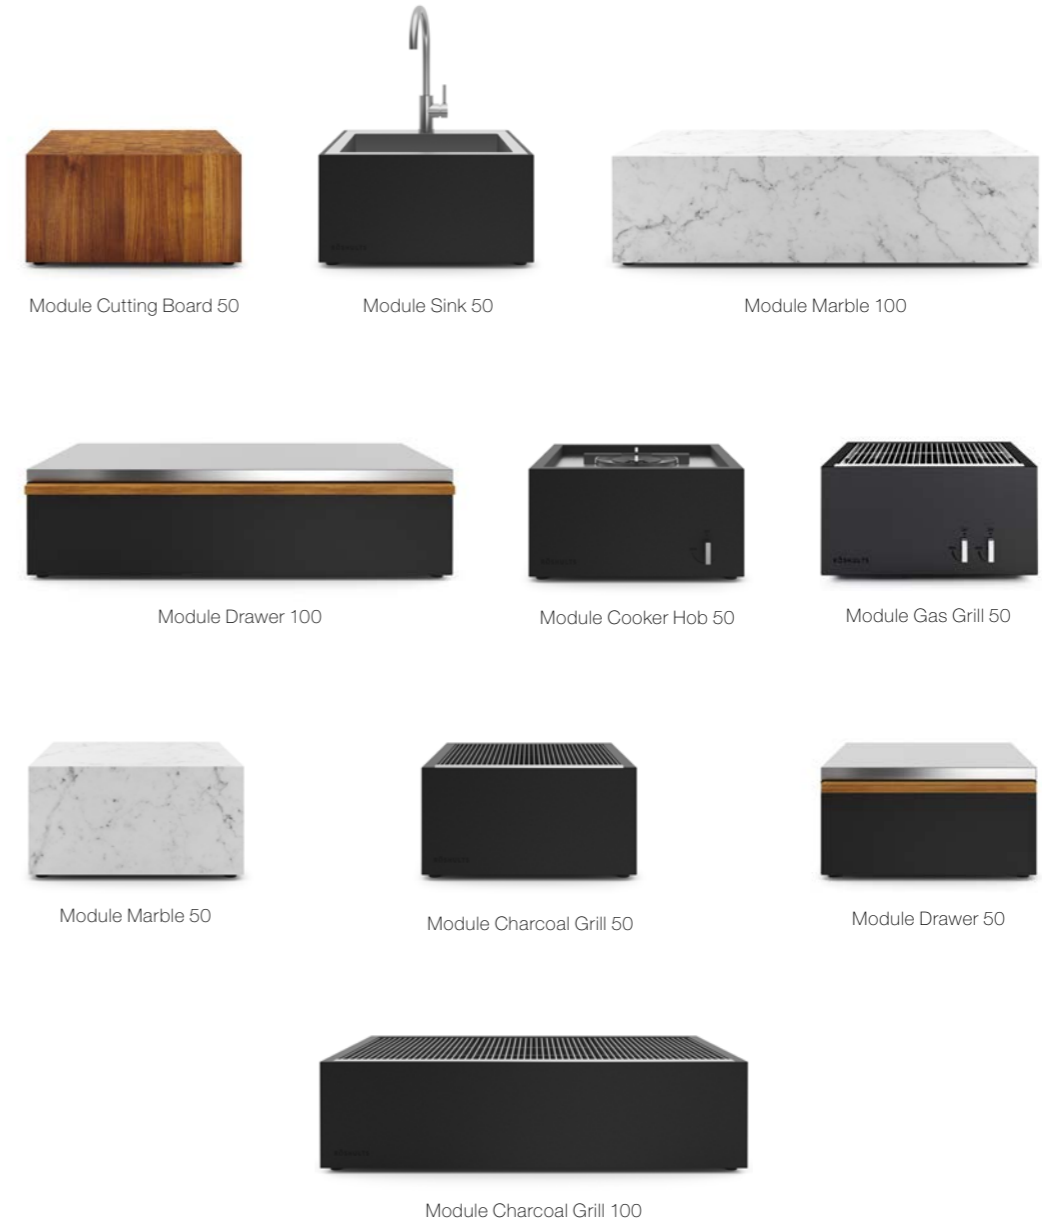

KITCHEN MODULES

For Open Kitchen and Kitchen Island.