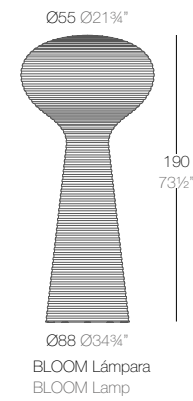

BLOOM

BLOOM Lámpara
BLOOM Lamp

	Lamp Lámpara
Light	65018W
RGBW Led	65018L
RGBW Led DMX	65018D
RGBW Led Batt.	65018Y