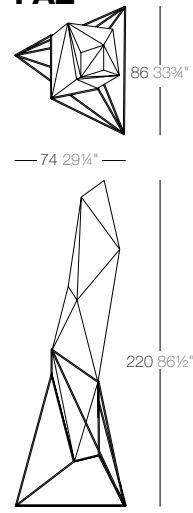

DRAWINGS & **DIMENSIONS**

WING

WING Lámpara
WING Lamp

	Lamp Lámpara
Light	53033W
RGBW Led	53033L
RGBW Led DMX	53033D
RGBW Led Batt.	53033Y

FAZ

FAZ Lámpara
FAZ Lamp

	Lamp Lámpara
Light	54033W
RGBW Led	54033L
RGBW Led DMX	54033D
RGBW Led Batt.	54033Y