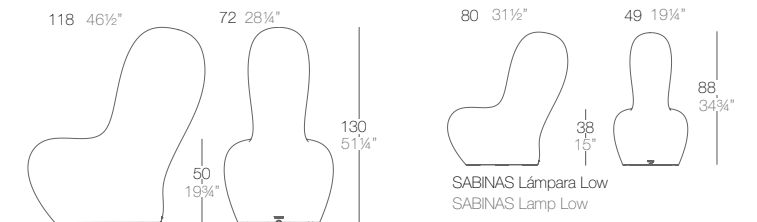

SABINAS

SABINAS Lámpara High
SABINAS Lamp High

	Light	RGBW Led	RGBW Led DMX	RGBW Led Batt.
Lamp High Lámpara High	45010W	45010L	45010D	45010Y
Lamp Low Lámpara Low	45011W	45011L	45011D	45011Y

VELA

	Light	RGBW Led	RGBW Led DMX	RGBW Led Batt.
High Cube Lamp 152 Lámpara Cubo Alto 152	54068W	54068L	54068D	54068Y
High Cube Lamp 110 Lámpara Cubo Alto 110	54067W	54067L	54067D	54067Y
High Cube Lamp 90 Lámpara Cubo Alto 90	54066W	54066L	54066D	54066Y
Cube Lamp 112 Lámpara Cubo 112	54065W	54065L	54065D	54065Y
Cube Lamp 70 Lámpara Cubo 70	54064W	54064L	54064D	54064Y