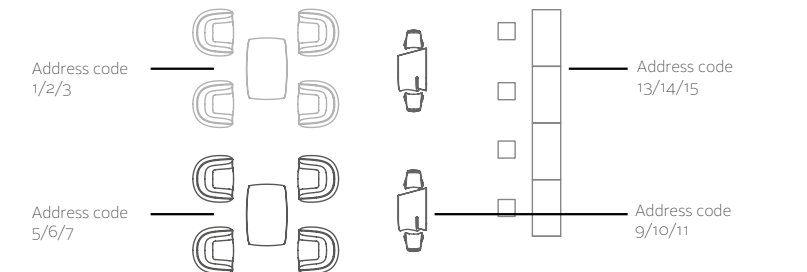

2* DMX Wireless Professional Customized Configuration