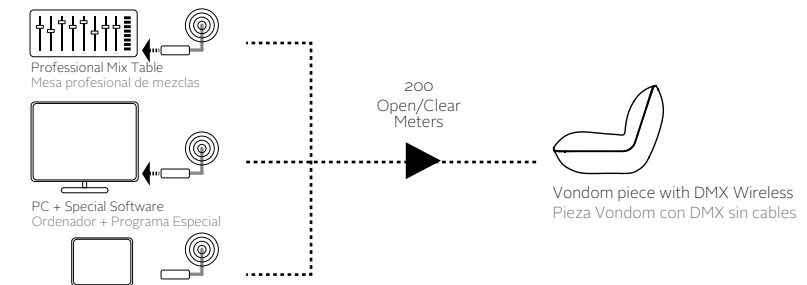

DMX WIRELESS

DMX 1024 (Digital Multiplex) is a protocol used for the electronic control for entertainment lighting, enabling communication between the table-control, their own lights and light sources. You can create customized and special environments. Allow to control every Vondom product independently or in groups.

There are 2 different DMX Wireless, depending on customer needs.

_DMX WIRELESS PROFESSIONAL XLR PACK

Vondom DMX Wireless Professional XLR you can control all LED RGB VONDOM pieces with your Mix Tables, PC+software, Domotic panels, etc.

1* DMX Wireless Standard Configuration

We will preset three separately Family products: POTS, LAMPS & FURNITURE.

2* DMX Wireless Customized Configuration

You can send us your customized special environment that you want to control independently and we will set it up.

_DMX WIRELESS HOME WIFI PACK

Vondom DMX Wireless Home Wi-Fi Pack is a WI-FI access point to control all LED RGB VONDOM items with your IOS or Android devices.

Is possible connect Home Wi-Fi controller to your home network or use these direct.

1* DMX Wireless Standard Configuration

We will preset three separately Family products: PLANTERS, LAMPS & FURNITURE.

2* DMX Wireless Customized Configuration

You can send us your customized requirements in order to control individually each item/group and we will set it up. (Max. 8 rooms).

DMX WIRELESS PROFESSIONAL XLR PACK