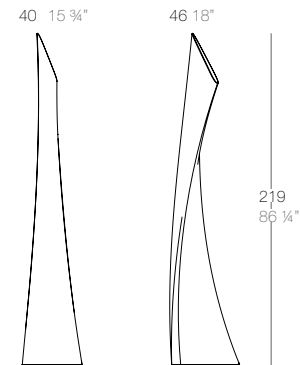

DRAWINGS & **DIMENSIONS**

WING

WING Lámpara
WING Lamp

	Lamp Lámpara
Light	53033W
RGBW Led	53033L
RGBW Led DMX	53033D
RGBW Led Batt.	53033Y

FAZ

FAZ Lámpara
FAZ Lamp

	Lamp Lámpara
Light	54033W
RGBW Led	54033L
RGBW Led DMX	54033D
RGBW Led Batt.	54033Y