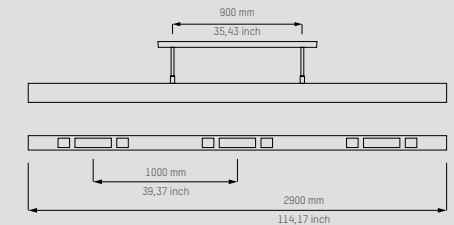

## B390

Heat	4000 Watt
Light	8 x 40 Watt
Reach	9,75m <sup>2</sup>
Electrical requirements	
Fuse	20 amp
Wiring	5 x 2.5 mm <sup>2</sup> or (2x) 3 x 2.5 mm <sup>2</sup>