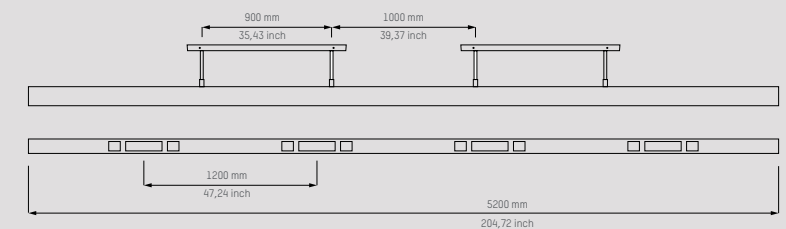

B520

Heat	4000 Watt
Light	8 x 40 Watt
Reach	13m²
Electrical requirements	
Fuse	20 amp
Wiring	5 x 2.5 mm² or (2x) 3 x 2.5 mm²