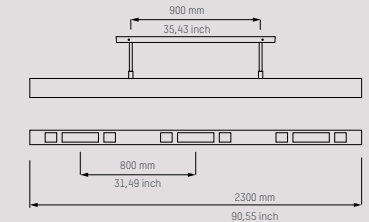

Technical information

Rust-free weatherproof

The BEEM is made of high quality aluminium, making it suitable for outdoor use.

Low energy usage, zero CO2 emission

The BEEM uses less energy than traditional gas heaters and generates up to 25% more heat with a lower energy consumption, only 3,24 kWh (B230 & B290) and 4,32 kWh (B390 & B520).

Low maintenance

By using highly efficient and durable ceramic heating elements and the best materials, the BEEM is virtually maintenance free.

Reach & glow

The reach depends on your model, providing a comfortable warmth without red glow.

Colours

Standard in Midnight. Optional in Snow.

For detailed technical information, visit www.heatsail.com

B230

Heat	3000 Watt
Light	6 x 40 Watt
Reach	5,75m²
Electrical requirements	
Fuse	16 amp
Wiring	3 x 2,5 mm²