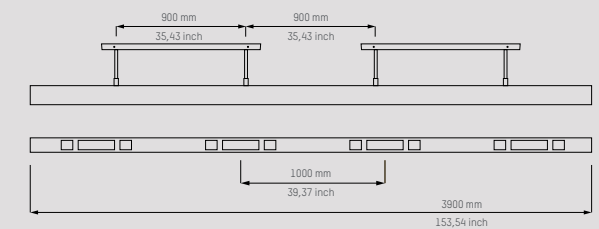

B390

Heat	4000 Watt
Light	8 x 40 Watt
Reach	9,75m²
Electrical requirements	
Fuse	20 amp
Wiring	5 x 2.5 mm² or (2x) 3 x 2.5 mm²