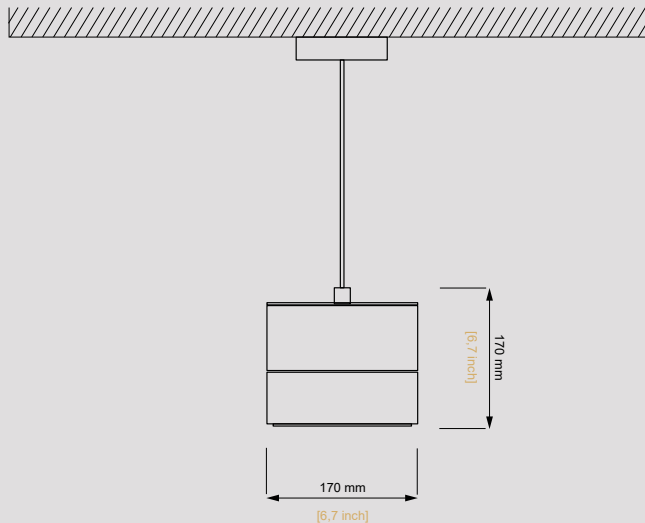

Dimensions

Diameter	17 cm 6.7"
Height	17 cm 6.7"
Cable length	150 cm 59"
Stem length	120cm 47,24"

Technical specifications

Consumption set of 3	1.92 kWh
Consumption set of 5	3.20 kWh
Heat	per module 600W, total 1600 or 3000 Watt
Light	per module max. 40W (halogen) or max. 6W (LED)

Colour

The GLOW collection is available in Midnight.